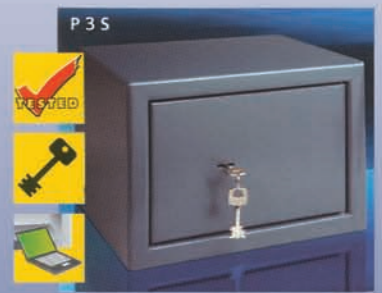

The inexpensive Safe series for home, office and hotel use.

- Tested in the BURG WÄCHTER laboratory
- Solid single-walled body
- Prepared for wall and floor fixing
- Can be installed in cupboards, desks ...

Version E

with self-programmable electronic lock, battery operated (incl. 4 batteries Mignon LR 6 AA), you can change your secret code at any time, with Master code - self programmable, no electrical supply necessary, additional lock for emergency opening, the locking armature protrudes 16 mm

Art.-No.	Exterior H x W x D mm	Interior H x W x D mm	Door H x W mm	Weight kg	Volume l
P 1 E	180 x 280 x 200	173 x 273 x 141	135 x 188	8,6	6,7
P 2 E	255 x 350 x 300	248 x 343 x 241	188 x 230	16,5	20,5
P 3 E	320 x 442 x 350	310 x 435 x 288	268 x 317	25,0	38,8
P 4 E	500 x 416 x 350	490 x 410 x 288	423 x 290	33,0	57,9

Version S

with safe lock and 2 keys

Art.-No.	Exterior H x W x D mm	Interior H x W x D mm	Door H x W mm	Weight kg	Volume l
P 1 S	180 x 280 x 200	173 x 273 x 141	135 x 188	8,5	6,7
P 2 S	255 x 350 x 300	248 x 343 x 241	188 x 230	16,5	20,5
P 3 S	320 x 442 x 350	310 x 435 x 288	268 x 317	25,0	38,8

Point safe

NEW

Point-Safe 3 E Laptop

- The new laptop safe with electronics
- Solid single-walled body
- Prepared for wall and floor fixing
- Can be installed in cupboards, desks, etc.
- With self-programmable electronic combination lock
- For files and laptops

Version E

With self-programmable electronic lock, you can change your secret code at any time, battery operated (incl. 4 batteries Mignon LR 6 AA), no electrical supply necessary, additional lock for emergency opening, the locking armature protrudes 16 mm.

Art.-No.	Exterior H x W x D mm	Interior H x W x D mm	Weight kg	Volume l
Point 3 E Laptop	200 x 445 x 380	196 x 441 x 323	15,2	27,9