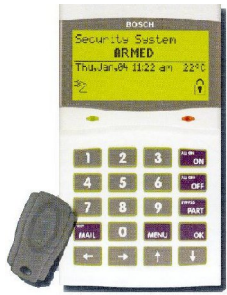

ALARM "SMALL SYSTEM" KITS 2010

AVAILABLE SYSTEM SOLUTIONS AND DETECTION DEVICES ARE NOT LIMITED TO THE CONTENT OF THIS BROCHURE

Solution 16+ and CROW Runner 16

These are the systems you want to protect you, your family, & business when you are after pure performance and user interaction.