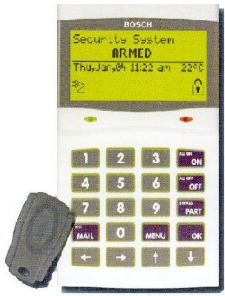

ALARM KITS 2010

AVAILABLE SYSTEM SOLUTIONS AND DECTION DEVICES ARE NOT LIMITED TO THE CONTENT OF THIS BROCHURE

Solution 16+

You want to protect yourself, your family, & business with pure performance and ease of user interaction, then the Solution 16+ is your choice. Multi-area hardwired system [with wireless options], protecting areas such as the swimming pool, building perimeter, & storerooms 24 hours a day, chimed areas discreetly notifying you of a persons presence, access control capabilities, & operator simplicity is second to none. Experience our Lifestyle Security System to the full with the Solution 16+ and you'll never turn off your alarm system again... that's our aim! Nuisance-Free Noise-Controlled Systems with you and your neighbours in mind. BOSCH Security provides 4 Area zones + 3 year warranty

Our systems of choice to implement our
Kiddiewatch, SafeHome & SafeBiz
security systems